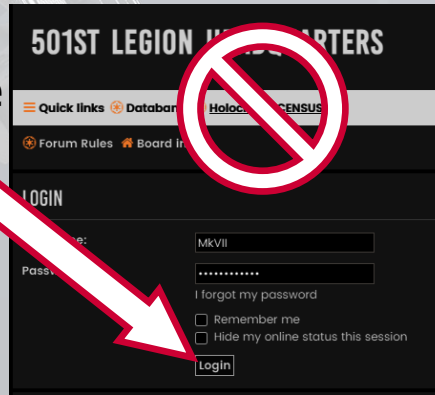

HOW TO GET TO THE CENSUS

Step 1. Go to 501st.com

Step 2. Click "Log in"

Step 3. Log in to the forums... You may be tempted to just click "Holocron—CENSUS." Don't IT'S A TRAP!

Step 4. Now click "Holocron—CENSUS."

Step 5. Log into the Holocron

Step 6. Click Census!

Step 7. Enjoy your 501st legion census experience brought to you by Siemar Fleet Systems. Don't believe the TKs, the T-15 is not obsolete