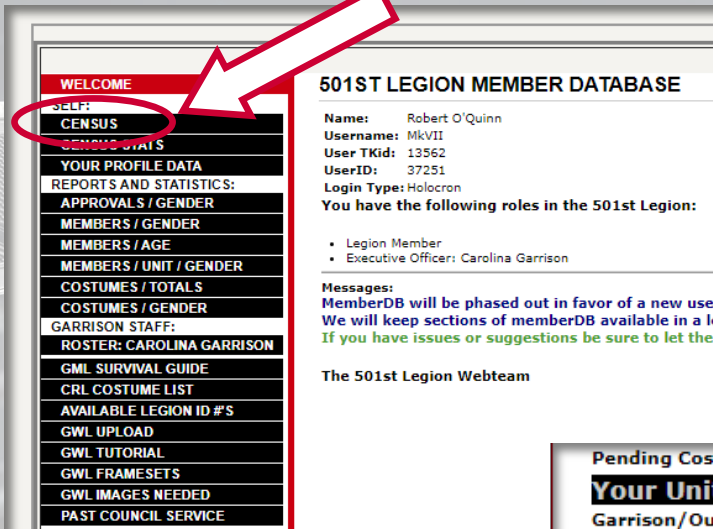

HOW TO GET TO THE CENSUS

Step 1. Go to 501st.com

Step 2. Click "Log in"

Step 3. Log in to the forums... You may be tempted to just click "Holocron—CENSUS." Don't IT'S A TRAP!

Step 4. Now click "Holocron—CENSUS."

Step 5. Log into the Holocron

Step 6. Click Census!

Step 7. Enjoy your 501st legion census experience brought to you by Siemar Fleet Systems. Don't believe the TKs, the T-15 is not obsolete